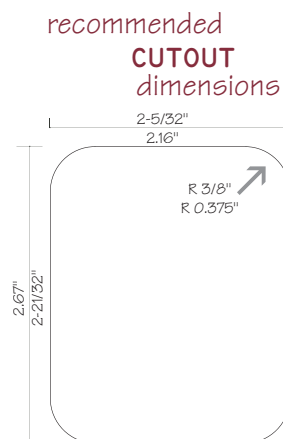

V-Sales Company
2016 Borneman Ave.
Elkhart, Indiana 46517
Toll-free: 800-528-7953
www.v-sales.com