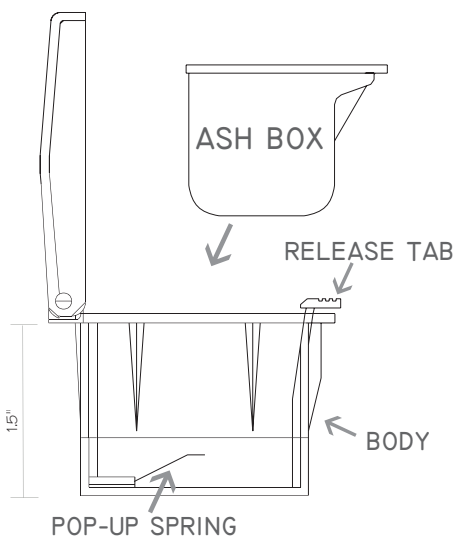

V-Sales Company
2016 Borneman Ave.
Elkhart, Indiana 46517
Toll-free: 800-528-7953
www.v-sales.com