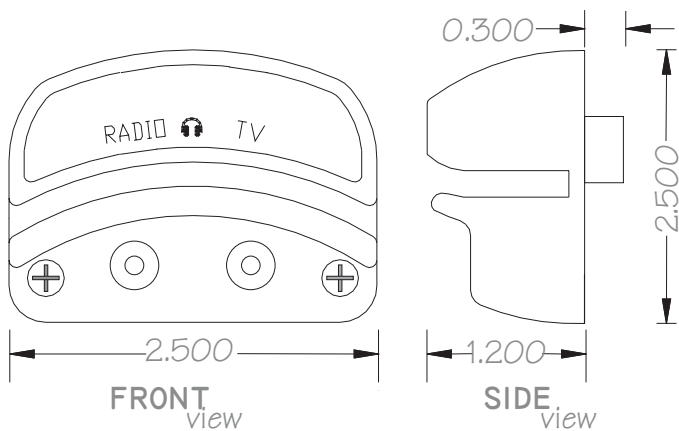

Look at American Technology... See the Difference.

HEADPHONE STATION AND HANGER

contoured slot
AUDIO HEADPHONE STATION
p/n HP100 SERIES

typical station and hanger
HANGER WITH OPTIONAL HEADPHONE
headphones sold separately

This unit features a contoured slot to secure headphone storage right in the headphone station.

No more searching the floor or seat pockets for your headphones. This all-inclusive station holds everything neatly in place and out of the way until you're ready to enjoy high quality audio.