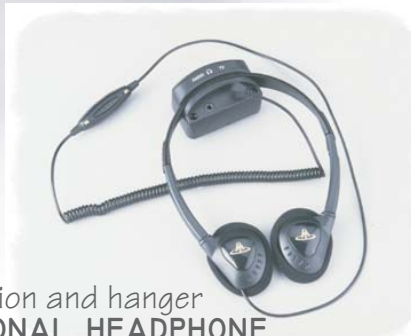

Look at American Technology... See the Difference.

HEADPHONE STATION AND HANGER

contoured slot
AUDIO HEADPHONE STATION
p/n HP100 SERIES

typical station and hanger
HANGER WITH OPTIONAL HEADPHONE
headphones sold separately

This unit features a contoured slot to secure headphone storage right in the headphone station.

No more searching the floor or seat pockets for your headphones. This all-inclusive station holds everything neatly in place and out of the way until you're ready to enjoy high quality audio.

Additional features include standard L.E.D. backlighted information, which provides years of rugged, reliable service.

Stations or complete systems - with color-coded harnesses - are available in RADIO/TV, TV/TV or RADIO/MTS/TV. Custom systems are available on request.