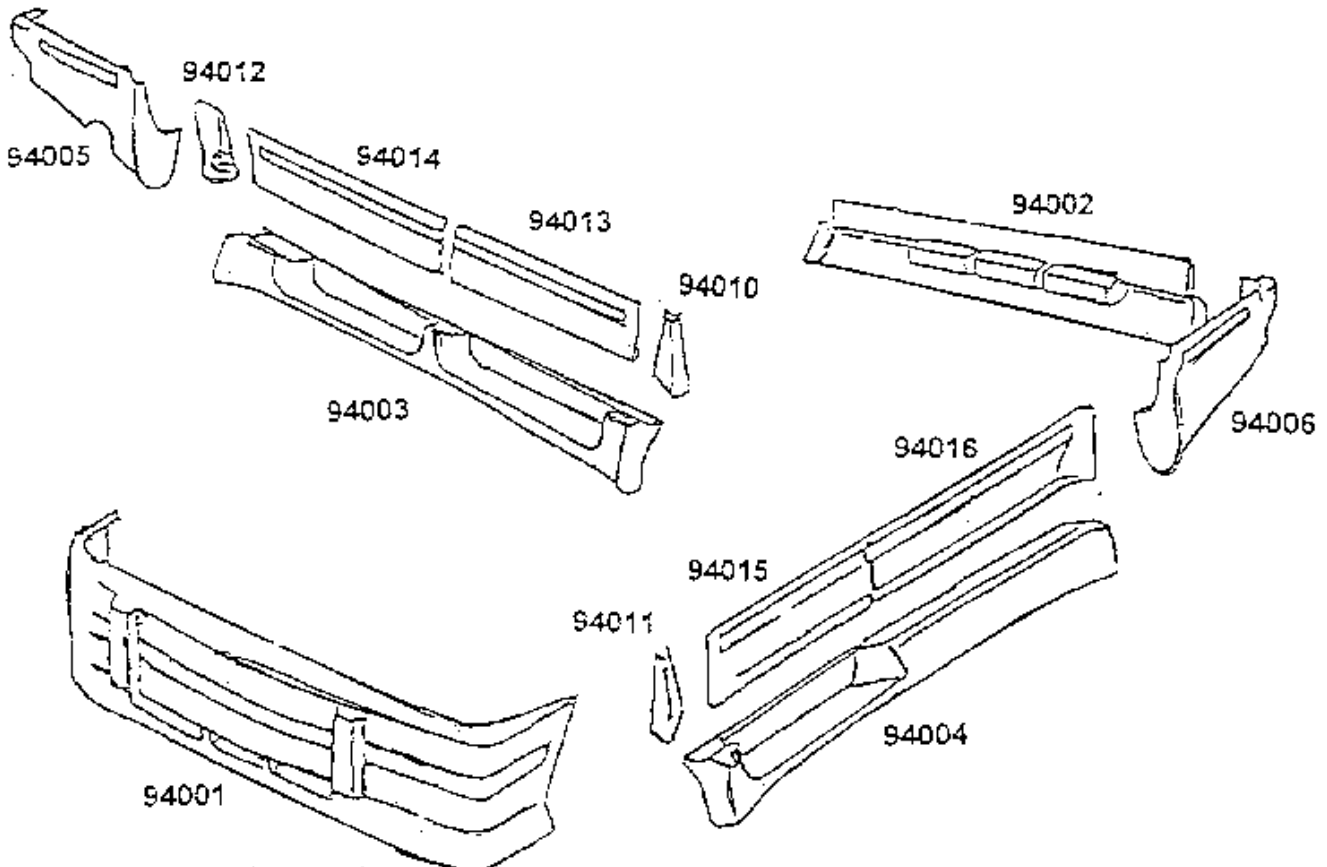

www.v-sales.com

1994 Astro Ground Effects #W94000

Part#	Description
W94001	Front Bumper
W94002	Rear Bumper
W94003	Ps RB
W94004	Driv RB
W94005	Ps Rear Quarter
W94006	Driv Rear Quarter
W94010	Ps Front RB Cap
W94011	Driv Front RB Cap
W94012	Ps Rear RB Cap
W94013	Ps Front Door
W94014	Ps Rear Door
W94015	Driv Front Door
W94016	Driv Rear Body