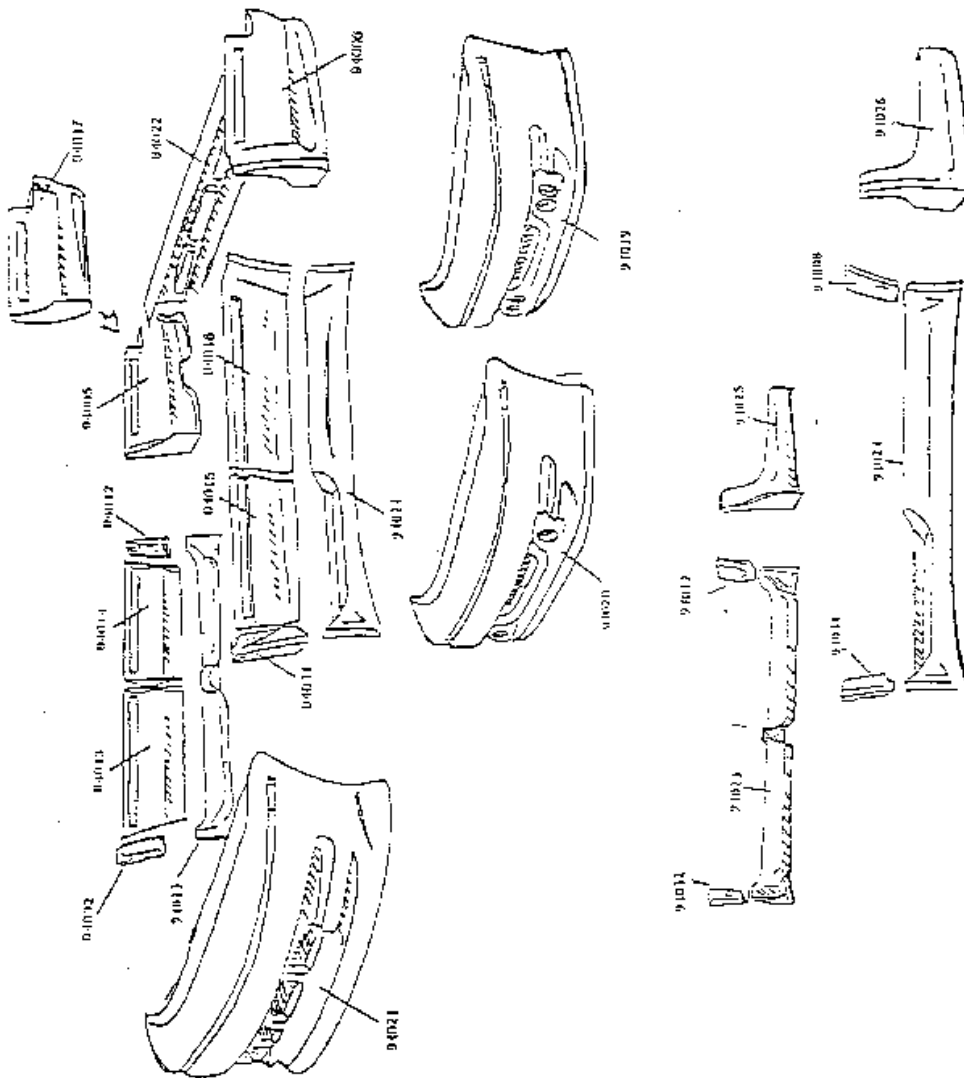

CustomerService@v-sales.com

www.v-sales.com

1995 Astro GE Kit  
#W94095

1995 Astro Dual Light  
GE Kit #W94030

1995 Astro Quad Light  
GE Kit #W94040

1995 Astro Pony GE  
Kit #W94050

Part# Description

W94021 Front Bumper Cover