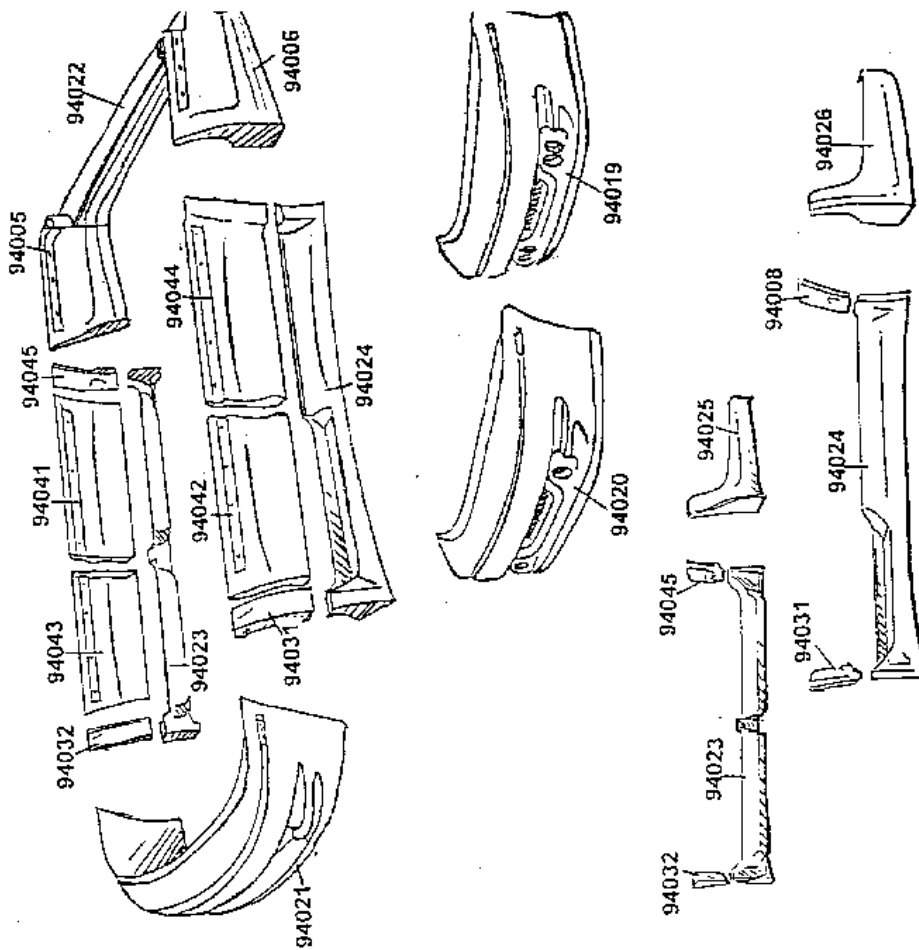

CustomerService@v-sales.com

www.v-sales.com

Astro GE Kit #W94095

Astro Dual Light Kit
#W94030

Astro Quad Light Kit
#W94040

Astro Pony Kit #W94050

Part# Description

W94021 Front Bumper
Cover