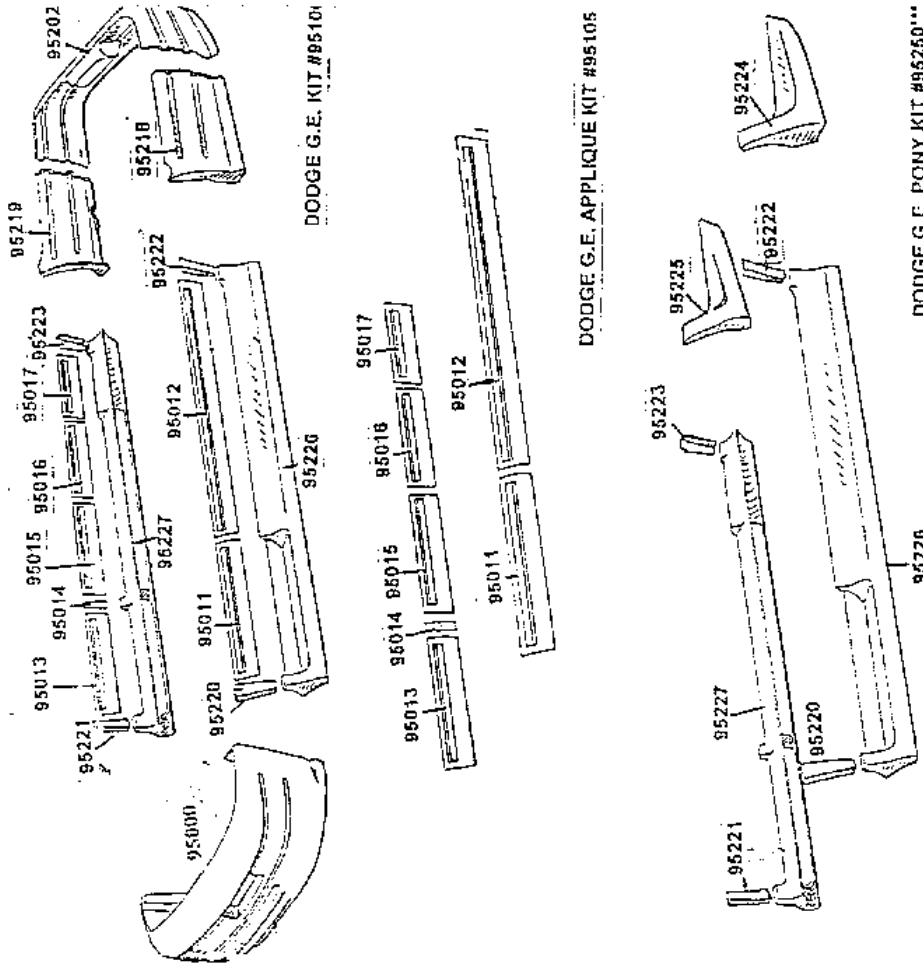

www.v-sales.com

Dodge GE Kit #W96100

Dodge GE Appliqué Kit #W95105

Dodge GE Pony Kit #W95250

Dodge II Kit (Fiberglass RB) #W95200

Part#	Description
W95000	Front Bumper
W95226	Driv RB (Plastic)
W95227	Ps RB (Plastic)
W95202	Rear Bumper
W95011	Driv Front Door
W95012	Driv Body
W95013	Ps Front Door
W95014	Ps Door Post
W95015	Ps Front Cargo Door
W95016	Ps Rear Cargo Door
W95017	Ps Body
W95218	Driv Rear Quarter
W95219	Ps Rear Quarter
W95220	Driv Front RB Cap
W95221	Ps Front RB Cap
W95222	Driv Rear RB Cap
W95223	Ps Rear RB Cap
W95224	Driv Rear Tail
W95225	Ps Rear Tail
W52408	Driv RB (Fiberglass)
W52409	Ps RB (Fiberglass)
W95203	Driv Rear Quarter
	(Dodge II)
W95204	Ps Rear Quarter
	(Dodge II)