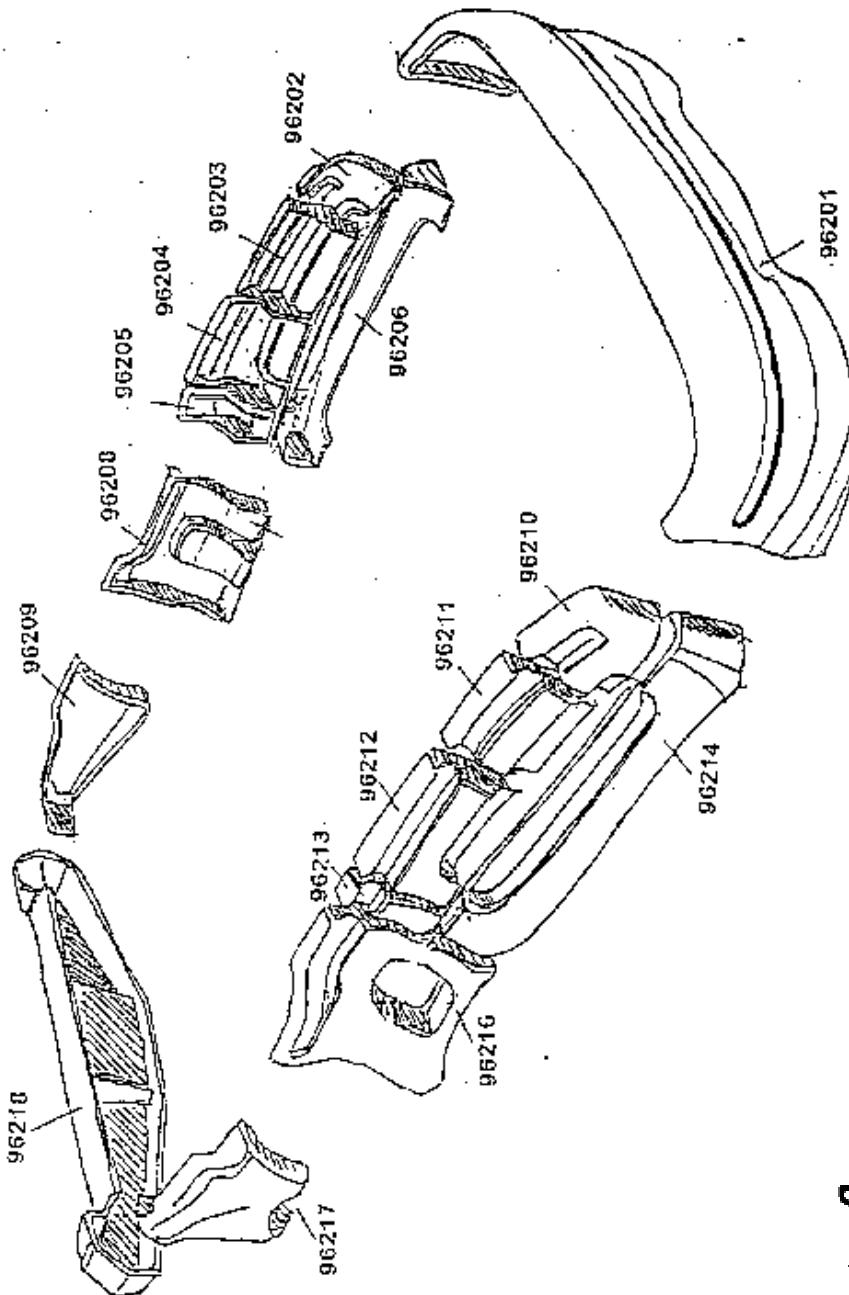

Conversion Ground Effect Repair Parts

Attn:

Company:

Phone:

Fax:

From:

Diagram: 1992-1998 Ford Dually Crew
Cab 4-Door

V-Sales Company

www.v-sales.com

1992-1998 Ford Dually
Crew Cab GE Kit 4-Door
#W96200

Part# Description

- W96201 Front Bumper
- W96202 Driv Front Cap
- W96203 Driv Front Door
- W96204 Driv Rear Door
- W96205 Driv Rear Cap
- W96206 Driv RB
- W96208 Driv Bed RB with
Body Panel
- W96209 Driv Rear Quarter
Panel
- W96210 Ps Front Cap
- W96211 Ps Front Door
- W96212 Ps Rear Door
- W96213 Ps Rear Cap
- W96214 Ps RB
- W96216 Ps Bed RB with Body
Panel
- W96217 Ps Rear Quarter
Panel
- W96218 Rear Bumper