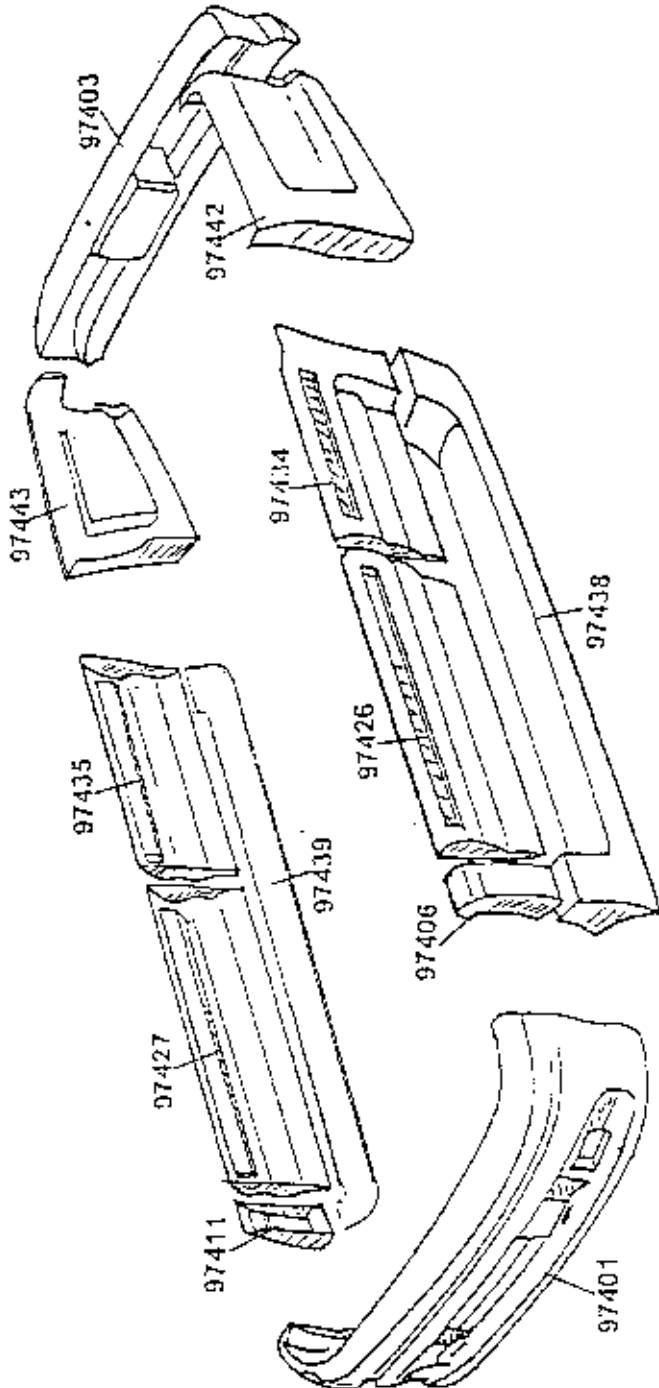

www.v-sales.com

GM Tahoe/GMC Yukon #W97440

Part#	Description
W97401	Suburban Front Bumper
W97438	Tahoe Driv RB
W97439	Tahoe Ps RB
W97403	Suburban Rear Bumper
W97426	Chevy CK/SUV Driv Door
W97427	Chevy CK/SUV Ps Door
W97434	Tahoe Driv Rear Door
W97435	Tahoe Ps Rear Door
W97406	Suburban Driv Front Cap
W97411	Suburban Ps Front Cap
W97442	Tahoe Driv Rear Quarter
W97443	Tahoe Ps Rear Quarter