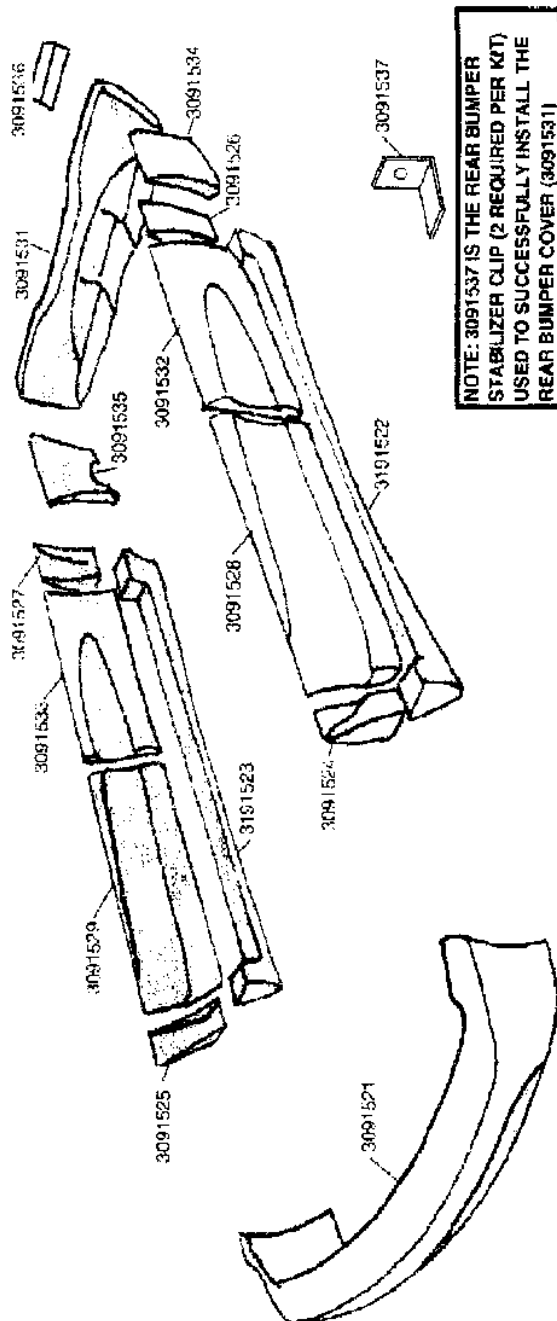

# Conversion Ground Effect Repair Parts

Attn:

Company:

Phone:

Date: 2/12/2003

Fax:

From:

Diagram: 2001 Suburban SX2 2K GE

CustomerService@v-sales.com

www.v-sales.com

2001 Suburban SX2 2K GE Package

#W3291520 - Board in package

Part#	Description
W3091521	Sub SX1 Front Bumper Cover
W3091531	Sub SX1 RR Bumper Cover
W3191522	Sub SX2 Yukon XL Driv RB w/Aluminum
W3191523	Sub SX2 Yukon XL Ps RB w/Aluminum
W3091524	Sub SX1 Yukon XL Driv Front Cap
W3091526	Sub SX1 Yukon XL Driv RR Cap
W3091525	Sub SX1 Yukon XL Ps Front Cap
W3091527	Sub SX1 Yukon XL Ps RR Cap
W3091528	Sub SX1 Yukon XL Driv Front Door Panel
W3091532	Sub SX1 Yukon XL Driv RR Door Panel
W3091529	Sub SX1 Yukon XL Ps Front Door Panel
W3091533	Sub SX1 Yukon XL Ps RR Door Panel
W3091534	Sub SX1 Yukon XL Driv RR Quarter Panel
W3091535	Sub SX1 Yukon XL Ps RR Quarter Panel
W3091536	Sub SX1 Yukon XL Hitch Access Cover
W3091537	Sub SX1 Yukon XL Stabilizer Clip (2 required)