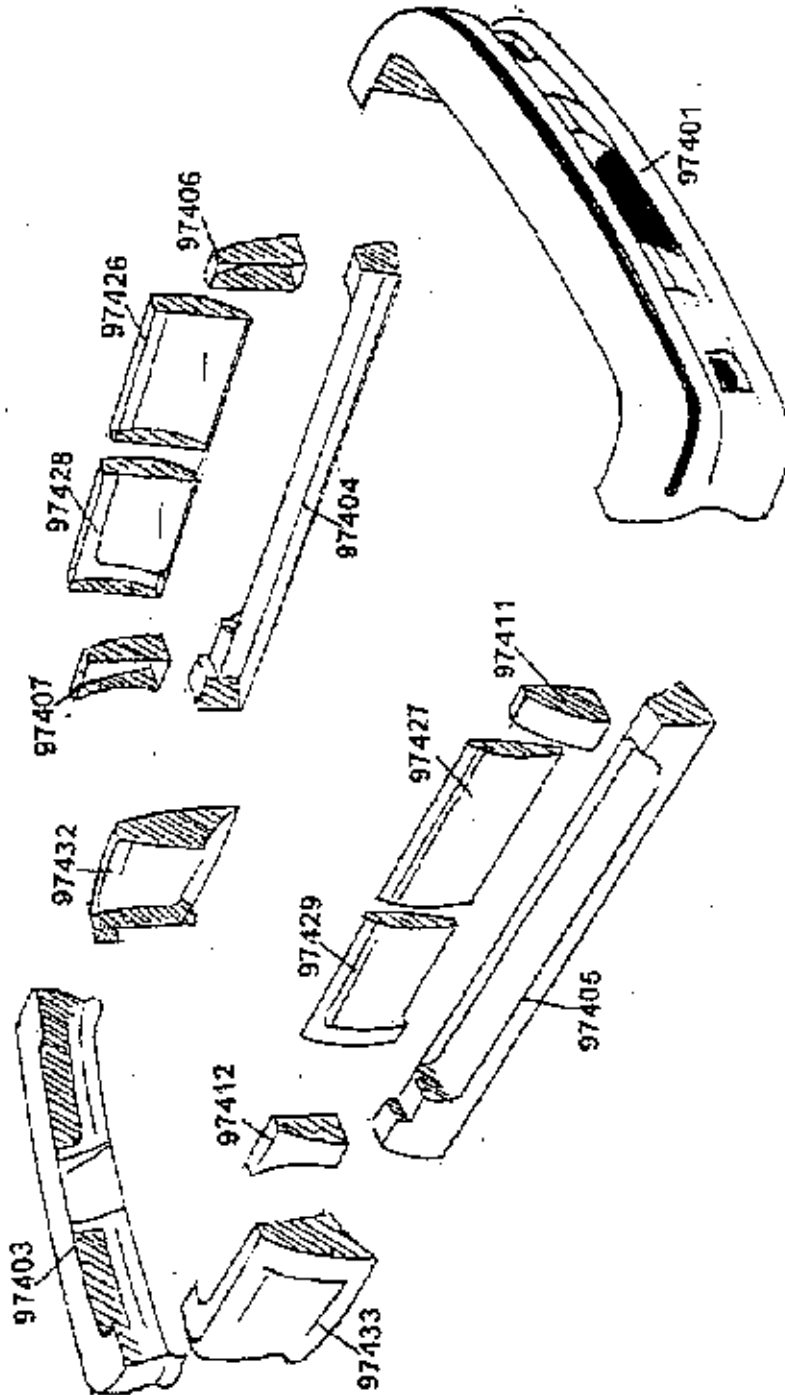

Conversion Ground Effect Repair Parts

Attn:

Company:

Phone:

Fax:

From:

Diagram: Suburban Style Side GE Kit

V-Sales Company

www.v-sales.com

Suburban Style Side
#W97430

Part# Description

W97401	Front Bumper
W97403	Rear Bumper
W97404	Driv RB
W97405	Ps RB
W97406	Driv Front Cap
W97407	Driv Rear Cap
W97411	Ps Front Cap
W97412	Ps Rear Cap
W97426	Driv Front Door
W97427	Ps Front Door
W97428	Driv Rear Door
W97429	Ps Rear Door
W97432	Driv Rear Quarter
W97433	Ps Rear Quarter